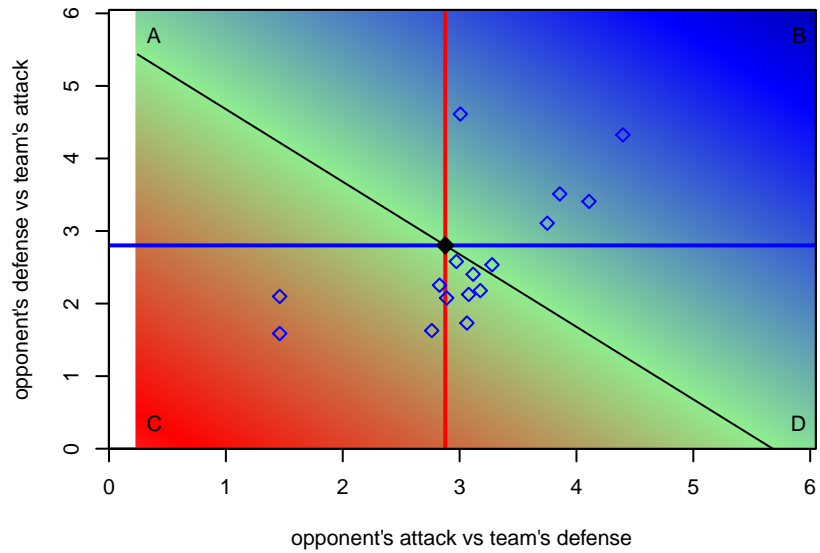

Venues played:
 2016 FC Nova Fall Showcase U17/18
 2016 Spr Idaho D3 U17/18/19
 2016 NV Players Showcase MGM U17
 2016 ID State Cup U17

Idaho Rush Premier B00
 Dots are actual minus expected GF (blue circles) and GA (red triangles).
 Blue line is smoothed change in attack strength. Red is smoothed change in defense strength.

**attack and defense variance (black dot)
relative to other teams
and top 10 in region**

**attack and defense rating
relative to others at age
and all opponents in last 13 months**

**attack and defense rating
relative to others at age
and all opponents in last 13 months**

Performance relative to 13 month average

Performance relative to 13 month average

Distribution of opponents
 Red = Lose zone, Blue = Win zone, Green = Even
 Black line separates win/lose zones

lot. A=Neither has attack advantage, B=Opponent has both attack and defense advantage, C=Opponent has both attack and defense disadvantage, D=Both have