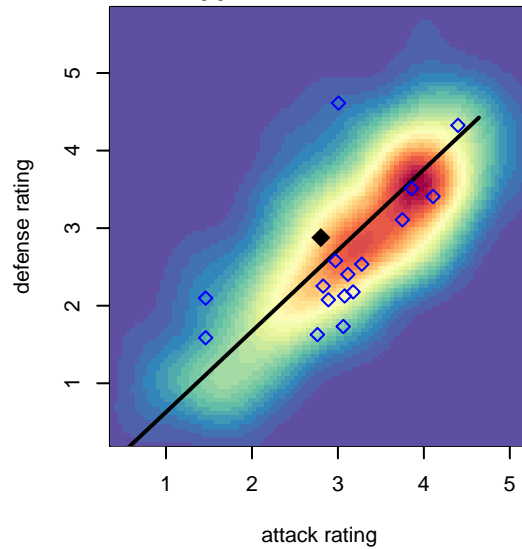

Idaho Rush Premier B00

Idaho Rush Soccer
 Boise, ID
 B00 total strength=1619
 attack=16.47 defense=17.77
 spr league = Spr Idaho D3 U17/18/19

alt names used:
 IDAHO RUSH PREMIER (2000) (ID)
 IDAHO RUSH PREMIER (2000) (ID)

Venues played:
 2016 FC Nova Fall Showcase U17/18
 2016 Spr Idaho D3 U17/18/19
 2016 NV Players Showcase MGM U17
 2016 ID State Cup U17

Idaho Rush Premier B00
 Dots are actual minus expected GF (blue circles) and GA (red triangles).
 Blue line is smoothed change in attack strength. Red is smoothed change in defense strength.

**attack and defense variance (black dot)
relative to other teams
and top 10 in region**

**attack and defense rating
relative to others at age
and all opponents in last 13 months**

**attack and defense rating
relative to others at age
and all opponents in last 13 months**

Performance relative to 13 month average

Performance relative to 13 month average

Distribution of opponents
 Red = Lose zone, Blue = Win zone, Green = Even
 Black line separates win/lose zones

lot. A=Neither has attack advantage, B=Opponent has both attack and defense advantage, C=Opponent has both attack and defense disadvantage, D=Both have