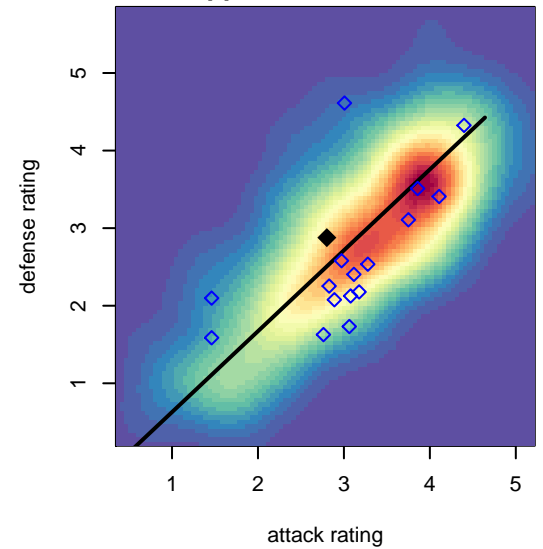

Idaho Rush Premier B00

Idaho Rush Soccer
 Boise, ID
 B00 total strength=1619
 attack=16.47 defense=17.77
 spr league = Spr Idaho D3 U17/18/19

alt names used:
 IDAHO RUSH PREMIER (2000) (ID)
 IDAHO RUSH PREMIER (2000) (ID)

Venues played:
 2016 FC Nova Fall Showcase U17/18
 2016 Spr Idaho D3 U17/18/19
 2016 NV Players Showcase MGM U17
 2016 ID State Cup U17

Idaho Rush Premier B00
 Dots are actual minus expected GF (blue circles) and GA (red triangles).
 Blue line is smoothed change in attack strength. Red is smoothed change in defense strength.

**attack and defense variance (black dot)
relative to other teams
and top 10 in region**

**attack and defense rating
relative to others at age
and all opponents in last 13 months**

**attack and defense rating
relative to others at age
and all opponents in last 13 months**

Performance relative to 13 month average

Performance relative to 13 month average

Distribution of opponents
 Red = Lose zone, Blue = Win zone, Green = Even
 Black line separates win/lose zones

lot. A=Neither has attack advantage, B=Opponent has both attack and defense advantage, C=Opponent has both attack and defense disadvantage, D=Both have