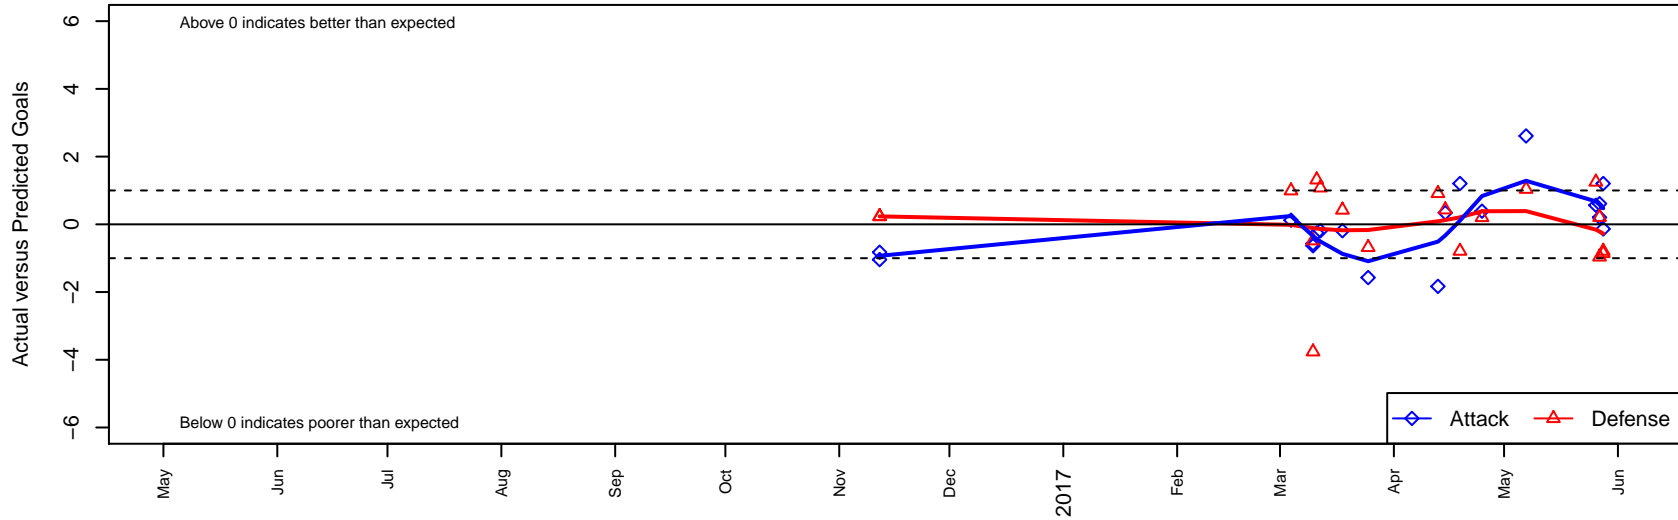

Idaho Rush Premier B00

Idaho Rush Soccer
 Boise, ID
 B00 total strength=1619
 attack=16.47 defense=17.77
 spr league = Spr Idaho D3 U17/18/19

alt names used:
 IDAHO RUSH PREMIER (2000) (ID)
 IDAHO RUSH PREMIER (2000) (ID)

Venues played:
 2016 FC Nova Fall Showcase U17/18
 2016 Spr Idaho D3 U17/18/19
 2016 NV Players Showcase MGM U17
 2016 ID State Cup U17

Idaho Rush Premier B00
 Dots are actual minus expected GF (blue circles) and GA (red triangles).
 Blue line is smoothed change in attack strength. Red is smoothed change in defense strength.

**attack and defense variance (black dot)
relative to other teams
and top 10 in region**

**attack and defense rating
relative to others at age
and all opponents in last 13 months**

**attack and defense rating
relative to others at age
and all opponents in last 13 months**

Performance relative to 13 month average

Performance relative to 13 month average

Distribution of opponents
 Red = Lose zone, Blue = Win zone, Green = Even
 Black line separates win/lose zones

lot. A=Neither has attack advantage, B=Opponent has both attack and defense advantage, C=Opponent has both attack and defense disadvantage, D=Both have